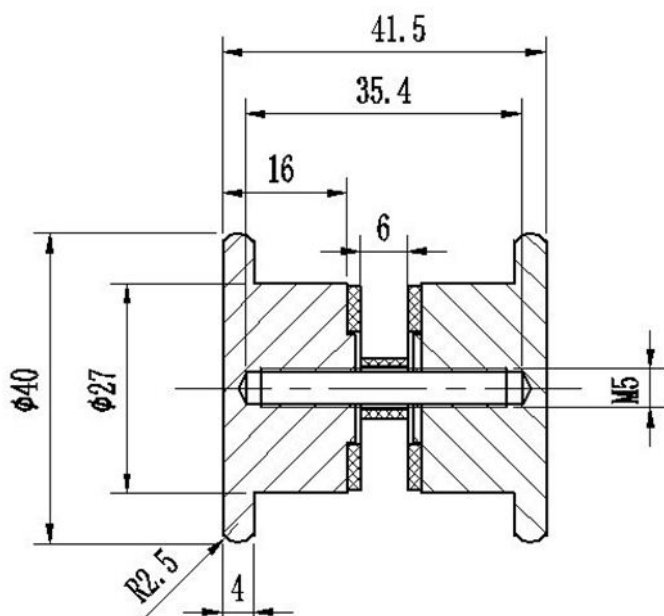

PRODUCT SHEET

Description:

Brass Door Knob "Kiel", $\varnothing 40$ mm, SS-Look, 6-12mm Glass, Drill Hole $\varnothing 8$ mm - Recommended $\varnothing 10$ mm

Item number:

15.24.091-2

Units	Box	Carton	HS Code	Barcode
Pair	1	50	8302415000	 5704866502955

SISO A/S
Mileparken 11
DK-2740 Skovlunde
Denmark
VAT: DK 24786013

Phone +45 45 830 900
www.siso.dk
siso@siso.dk

Danske Bank
Nytorv Branch
Copenhagen
SWIFT: DABADKKK

Account no.
4180 3112 112936
IBAN Account
DK7230003112112936